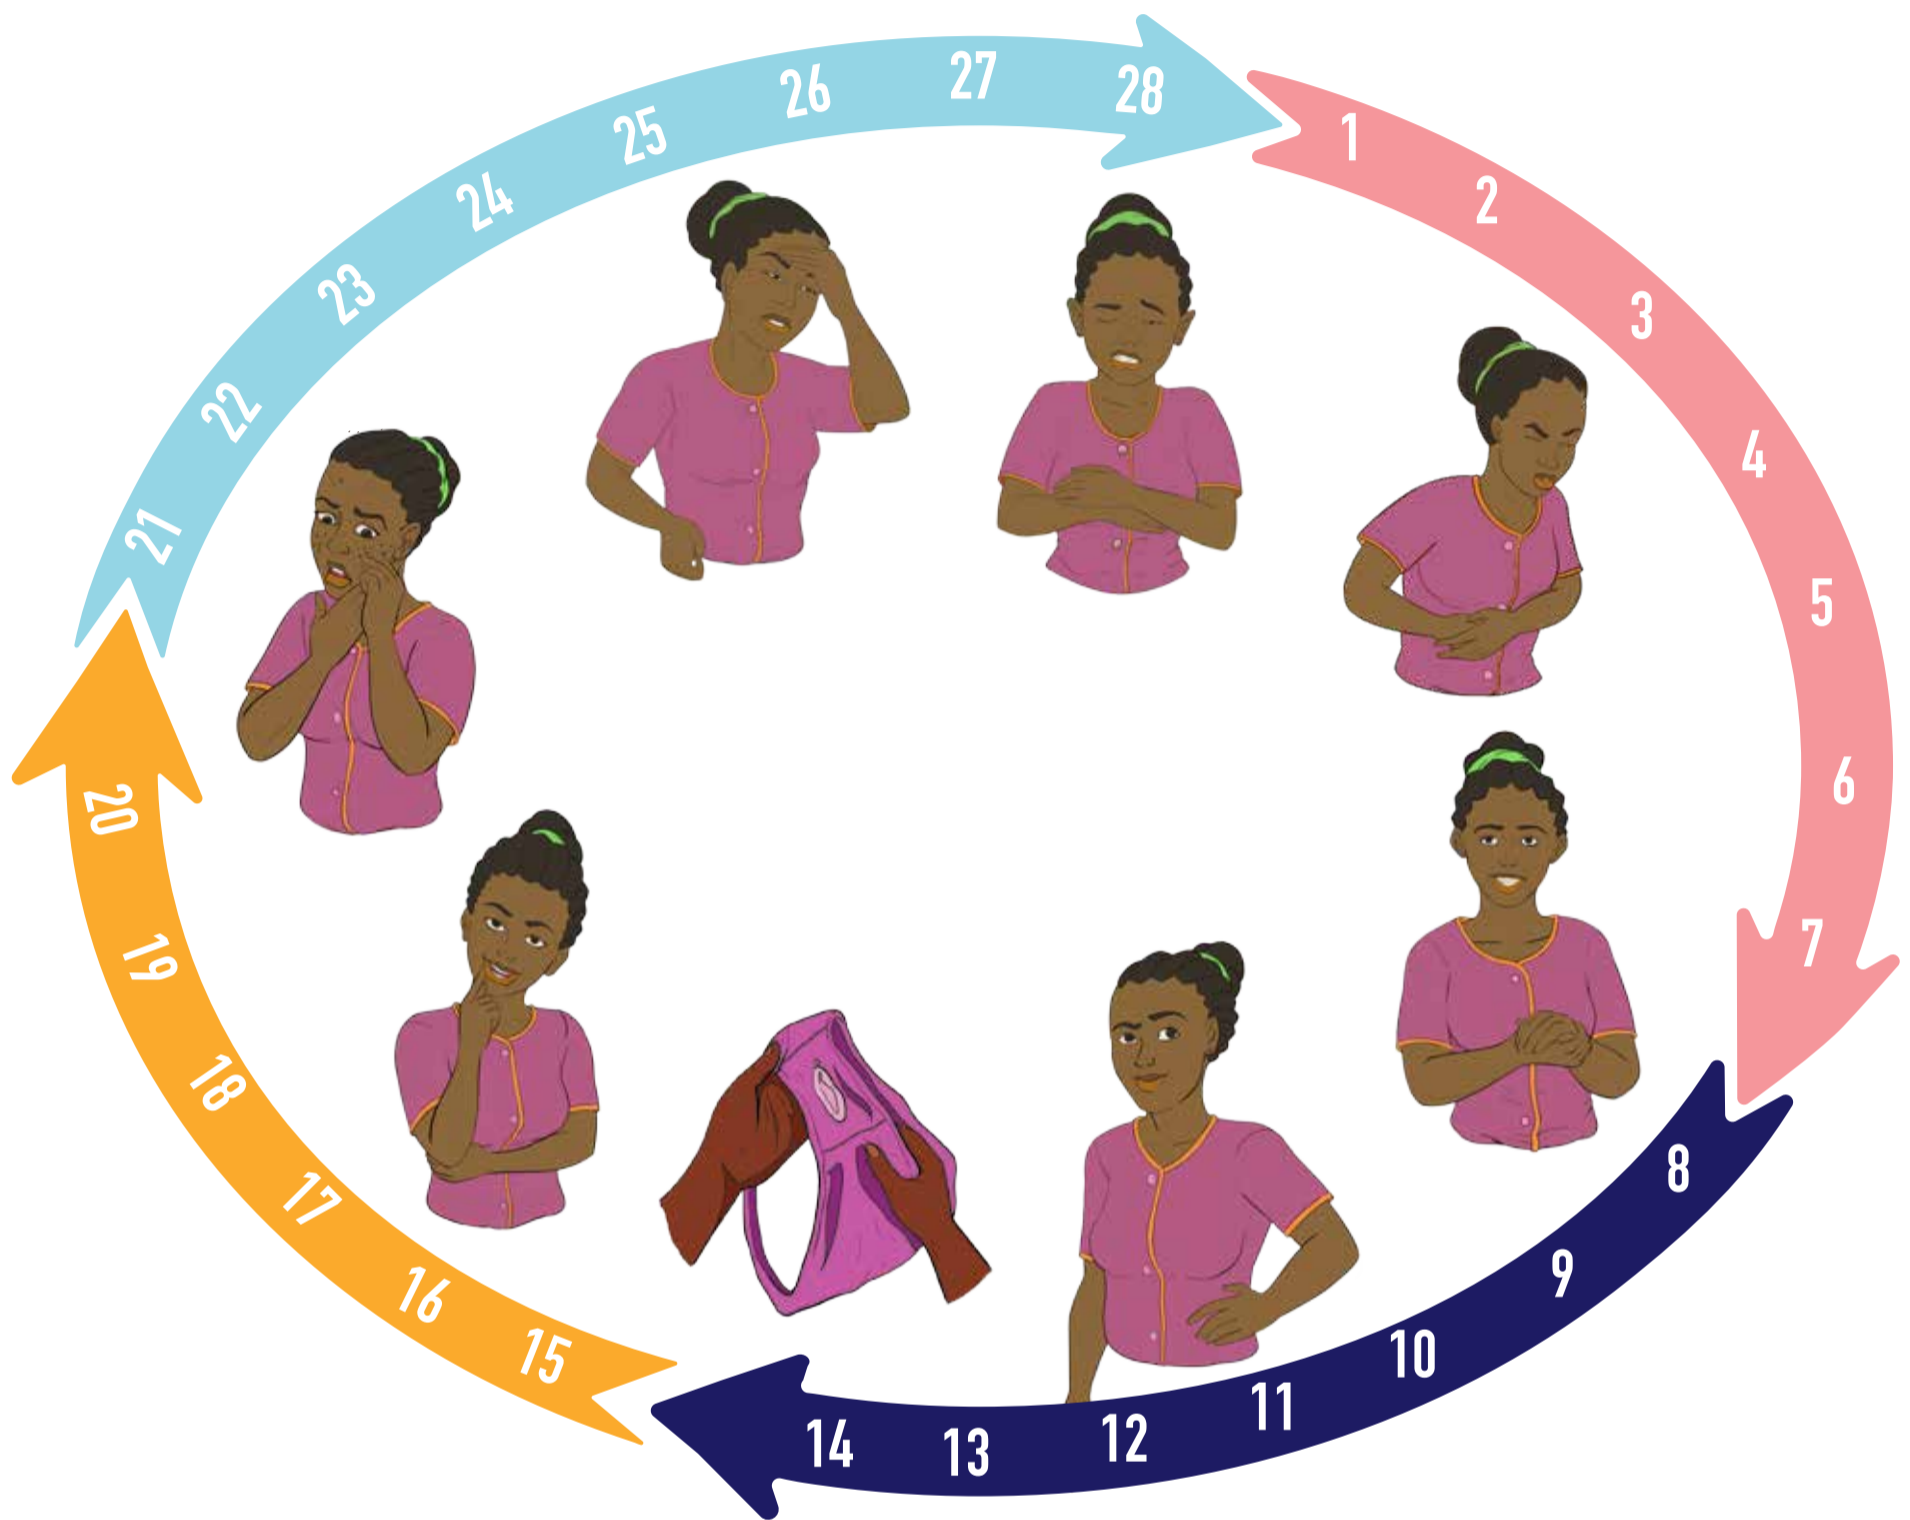

UNDERSTANDING MY CYCLE!

① Follicular Phase

② Ovulation Phase

③ Luteal Phase

④ Menstrual Phase

Did you know that the menstrual cycle can last between 21 and 35 days?

USAID
FROM THE AMERICAN PEOPLE